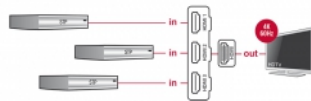

Delock HDMI UHD Switch 3 x HDMI in > 1 x HDMI out 4K 60 Hz with integrated cable 50 cm

Description

With this HDMI switch by Delock up to three HDMI devices can be used with one HDMI monitor, TV or beamer. The button on the device allows switching between the HDMI devices.

0,5 m

Item no. 18600

EAN: 4043619186006

Country of origin: China

Package: Retail Box

Technical details

- Connectors:
 - Input:
 - 3 x HDMI-A 19 pin female
 - Output:
 - 1 x HDMI-A 19 pin male
- Switching automatic or via button
- LED indicators for active HDMI port
- High Speed HDMI specification
- Supports 3D displays
- Supports HDCP 1.4 and 2.2
- Supports HDR
- Resolution up to 3840 x 2160 @ 60 Hz
(depending on the system and the connected hardware)
- Video bandwidth up to 600 MHz / 6 Gbps per channel, max. 18 Gbps
- No external power supply needed
- Plastic housing
- Colour: black
- Dimensions (LxWxH): ca. 81 x 62 x 16 mm
- Cable length without connectors: ca. 50 cm

System requirements

- One free HDMI female
- HDMI cable

Package content

- HDMI switch
- User manual

Images

General

LED indicator:	Activity
----------------	----------

Interface