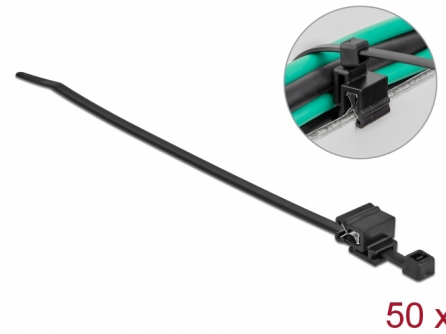

Delock Cable tie with edge clip L 200 x W 4.8 mm black 50 pieces

Description

These special cable ties by Delock are suitable for fixing and guiding cable harnesses and cables along edges. For the right position of the cable tie, the clip can be moved along the cable tie. The cables can be guided above or to the side of the edge.

Practical solution for guiding cable harnesses

The combination of holder and cable tie is the optimal solution when drilling is not practical and adhesives are not applicable.

50 x

Item no. 19565

EAN: 4043619195657

Country of origin: China

Package: Poly bag

Technical details

- Suitable for edges from 1 - 3 mm
- Length: ca. 200 mm
- Width: ca. 4.8 mm
- Bundle diameter: max. 50 mm
- Tensile strength: up to 23 kg
- Colour: black
- Material: polyamide 6.6

Package content

- 50 x cable tie with edge clip

Images

Physical characteristics

Material:	polyamide 6.6
Length:	200 mm
Width:	4.8 mm
Colour:	black
Bundle diameter: max.:	50 mm