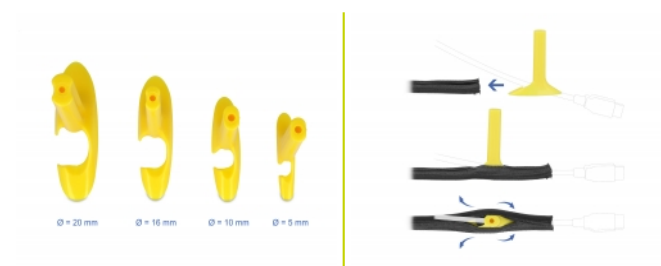

Delock Pull-in tool for cable sleeve set 4 pieces

Description

This pull-in tool by Delock enables an easy threading of cables in self-closing braided or woven sleeves. The cables are quickly bundled and safely pulled through the sleeve. The suitable pull-in tool is included for each sleeve diameter.

Item no. 20839

EAN: 4043619208395

Country of origin: China

Package: Zip poly bag

Technical details

- Cable pull-in tool with a diameter of 5 mm, 10 mm, 16 mm and 20 mm
- Suitable for self-closing braided or woven sleeves
- Reusable
- Material: plastic
- Colour: yellow

Package content

- 4 x pull-in tool

Images