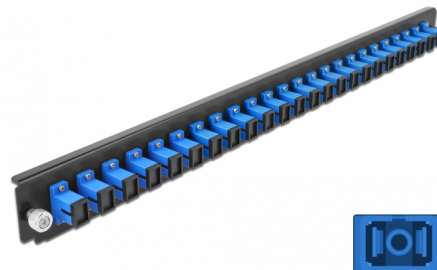

Delock 19" Splice Box Front Panel 24 port SC Simplex blue

Description

This front panel by Delock can be mounted in a 19" splice box by Delock.

Item no. 43351

EAN: 4043619433513

Country of origin: China

Package: White Box

Technical details

- Connectors:
24 x SC Simplex female >
24 x SC Simplex female
- Colour: blue
- For 24 OS2 Single-mode fibers
- Zirconia ceramic ferrule with protection cap
- For mounting in 19" splice box, 1U
- Housing colour: black
- Dimensions (LxWxH): ca. 482.6 x 44.0 x 44.0 mm

System requirements

- Delock 19" Fiber Optic Splice Box 43348

Package content

- 19" splice box front panel

Images

General

| | |
|----------------|-------|
| Mounting type: | 19 in |
|----------------|-------|

Physical characteristics

| | |
|-----------------|----------|
| Housing colour: | black |
| Depth: | 44 mm |
| Width: | 482.6 mm |
| Height: | 44 mm |