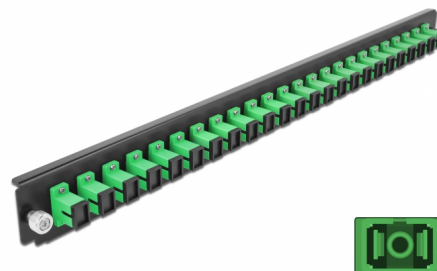

Delock 19" Splice Box Front Panel 24 port SC Simplex green

Description

This front panel by Delock can be mounted in a 19" splice box by Delock.

Item no. 43352

EAN: 4043619433520

Country of origin: China

Package: White Box

Technical details

- Connectors:
24 x SC Simplex female >
24 x SC Simplex female
- Colour: green
- For 24 OS2 Single-mode fibers
- Zirconia ceramic ferrule with protection cap
- For mounting in 19" splice box, 1U
- Housing colour: black
- Dimensions (LxWxH): ca. 482.6 x 44.0 x 44.0 mm

System requirements

- Delock 19" Fiber Optic Splice Box 43350

Package content

- 19" splice box front panel

Images

General

Mounting type:	19 in
----------------	-------

Physical characteristics

Housing colour:	black
Depth:	44 mm
Width:	482.6 mm
Height:	44 mm