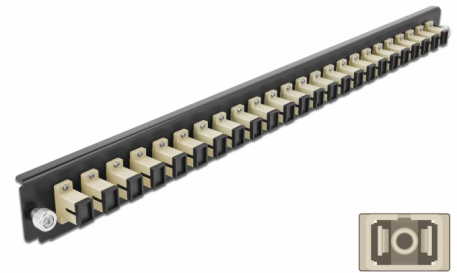

# Delock 19" Splice Box Front Panel 24 port SC Simplex beige

## Description

This front panel by Delock can be mounted in a 19" splice box by Delock.

**Item no. 43353**

EAN: 4043619433537

Country of origin: China

Package: White Box

## Technical details

- Connectors:  
24 x SC Simplex female >  
24 x SC Simplex female
- Colour: beige
- For 24 OM2 Multi-mode fibers
- Zirconia ceramic ferrule with protection cap
- For mounting in 19" splice box, 1U
- Housing colour: black
- Dimensions (LxWxH): ca. 482.6 x 44.0 x 44.0 mm

## Package content

- 19" splice box front panel

---