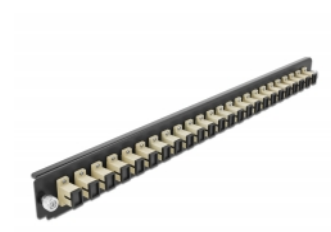

- 19" splice box front panel

Images