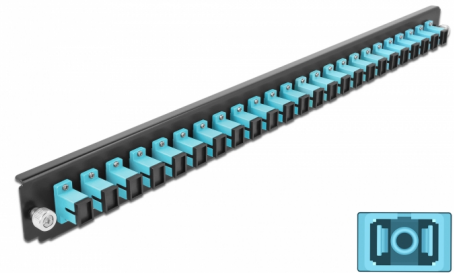

Delock 19" Splice Box Front Panel 24 port SC Simplex aqua

Description

This front panel by Delock can be mounted in a 19" splice box by Delock.

Item no. 43354

EAN: 4043619433544

Country of origin: China

Package: White Box

Technical details

- Connectors:
 - 24 x SC Simplex female >
 - 24 x SC Simplex female
- Colour: aqua
- For 24 OM3 Multi-mode fibers
- Zirconia ceramic ferrule with protection cap
- For mounting in 19" splice box, 1U
- Housing colour: black
- Dimensions (LxWxH): ca. 482.6 x 44.0 x 44.0 mm

System requirements

- Delock 19" Fiber Optic Splice Box 43348

Package content

- 19" splice box front panel

Images

General

Mounting type:	19 in
----------------	-------

Physical characteristics

Housing colour:	black
Depth:	44 mm
Width:	482.6 mm
Height:	44 mm