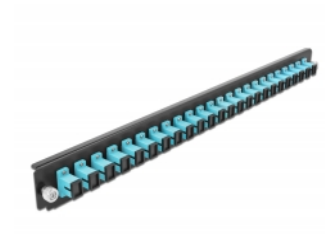

Delock 19" Splice Box Front Panel 24 port SC Simplex aqua

Description

This front panel by Delock can be mounted in a 19" splice box by Delock.

Item no. 43354

EAN: 4043619433544

Country of origin: China

Package: White Box

Technical details

- Connectors:
 - 24 x SC Simplex female >
 - 24 x SC Simplex female
- Colour: aqua
- For 24 OM3 Multi-mode fibers
- Zirconia ceramic ferrule with protection cap
- For mounting in 19" splice box, 1U
- Housing colour: black
- Dimensions (LxWxH): ca. 482.6 x 44.0 x 44.0 mm

System requirements

- Delock 19" Fiber Optic Splice Box 43348

Package content

- 19" splice box front panel

Images

General

Mounting type:	19 in
----------------	-------

Physical characteristics

Housing colour:	black
Depth:	44 mm
Width:	482.6 mm
Height:	44 mm