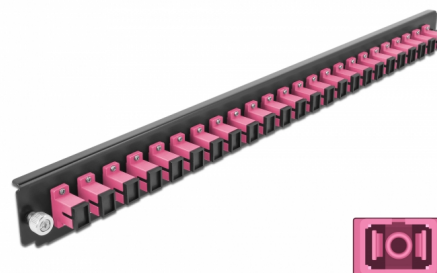

Delock 19" Splice Box Front Panel 24 port SC Simplex violet

Description

This front panel by Delock can be mounted in a 19" splice box by Delock.

Item no. 43355

EAN: 4043619433551

Country of origin: China

Package: White Box

Technical details

- Connectors:
 - 24 x SC Simplex female >
 - 24 x SC Simplex female
- Colour: violet
- For 24 OM4 Multi-mode fibers
- Zirconia ceramic ferrule with protection cap
- For mounting in 19" splice box, 1U
- Housing colour: black
- Dimensions (LxWxH): ca. 482.6 x 44.0 x 44.0 mm

System requirements

- Delock 19" Fiber Optic Splice Box 43348

Package content

- 19" splice box front panel

Images

General

Mounting type:	19 in
----------------	-------

Physical characteristics

Housing colour:	black
Depth:	44 mm
Width:	482.6 mm
Height:	44 mm