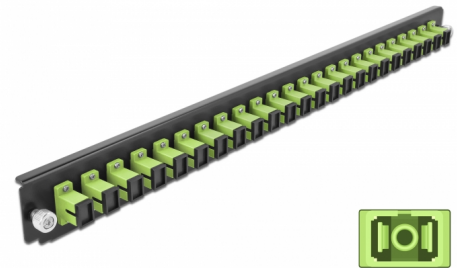

Delock 19" Splice Box Front Panel 24 port SC Simplex limegreen

Description

This front panel by Delock can be mounted in a 19" splice box by Delock.

Item no. 43356

EAN: 4043619433568

Country of origin: China

Package: White Box

Technical details

- Connectors:
 - 24 x SC Simplex female >
 - 24 x SC Simplex female
- Colour: limegreen
- For 24 OM5 Multi-mode fibers
- Zirconia ceramic ferrule with protection cap
- For mounting in 19" splice box, 1U
- Housing colour: black
- Dimensions (LxWxH): ca. 482.6 x 44.0 x 44.0 mm

System requirements

- Delock 19" Fiber Optic Splice Box 43348

Package content

- 19" splice box front panel

Images

General

Mounting type:	19 in
----------------	-------

Physical characteristics

Housing colour:	black
Depth:	44 mm
Width:	482.6 mm
Height:	44 mm