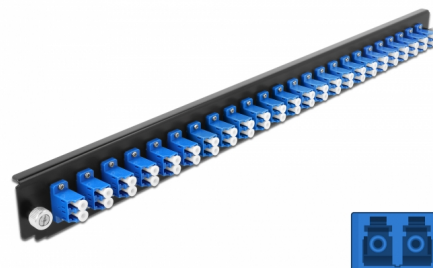

Delock 19" Splice Box Front Panel 24 port LC Duplex blue

Description

This front panel by Delock can be mounted in a 19" splice box by Delock.

Item no. 43357

EAN: 4043619433575

Country of origin: China

Package: White Box

Technical details

- Connectors:
 - 24 x LC Duplex female >
 - 24 x LC Duplex female
- Colour: blue
- For 48 OS2 Single-mode fibers
- Zirconia ceramic ferrule with protection cap
- For mounting in 19" splice box, 1U
- Housing colour: black
- Dimensions (LxWxH): ca. 482.6 x 44.0 x 44.0 mm

System requirements

- Delock 19" Fiber Optic Splice Box 43348

Package content

- 19" splice box front panel

Images

General

Mounting type:	19 in
----------------	-------

Physical characteristics

Housing colour:	black
Depth:	44 mm
Width:	482.6 mm
Height:	44 mm