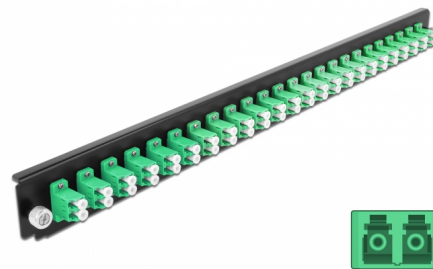

Delock 19" Splice Box Front Panel 24 port LC Duplex green

Description

This front panel by Delock can be mounted in a 19" splice box by Delock.

Item no. 43358

EAN: 4043619433582

Country of origin: China

Package: White Box

Technical details

- Connectors:
 - 24 x LC Duplex female >
 - 24 x LC Duplex female
- Colour: green
- For 48 OS2 Single-mode fibers
- Zirconia ceramic ferrule with protection cap
- For mounting in 19" splice box, 1U
- Housing colour: black
- Dimensions (LxWxH): ca. 482.6 x 44.0 x 44.0 mm

System requirements

- Delock 19" Fiber Optic Splice Box 43348

Package content

- 19" splice box front panel

Images

General

Mounting type:	19 in
----------------	-------

Physical characteristics

Housing colour:	black
Depth:	44 mm
Width:	482.6 mm
Height:	44 mm