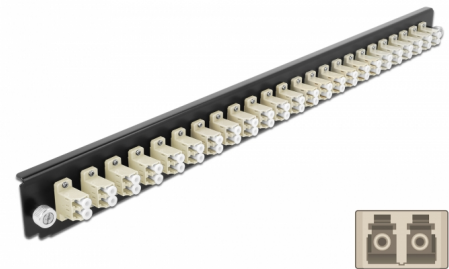

Delock 19" Splice Box Front Panel 24 port LC Duplex beige

Description

This front panel by Delock can be mounted in a 19" splice box by Delock.

Item no. 43359

EAN: 4043619433599

Country of origin: China

Package: White Box

Technical details

- Connectors:
 - 24 x LC Duplex female >
 - 24 x LC Duplex female
- Colour: beige
- For 48 OM2 Multi-mode fibers
- Zirconia ceramic ferrule with protection cap
- For mounting in 19" splice box, 1U
- Housing colour: black
- Dimensions (LxWxH): ca. 482.6 x 44.0 x 44.0 mm

System requirements

- Delock 19" Fiber Optic Splice Box 43348

Package content

- 19" splice box front panel

Images

General

Mounting type:	19 in
----------------	-------

Physical characteristics

Housing colour:	black
Depth:	44 mm
Width:	482.6 mm
Height:	44 mm