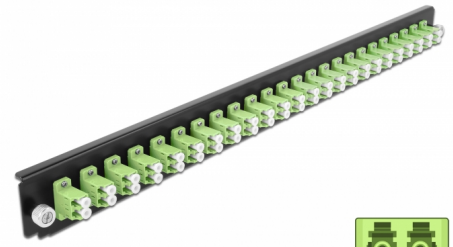

Delock 19" Splice Box Front Panel 24 port LC Duplex limegreen

Description

This front panel by Delock can be mounted in a 19" splice box by Delock.

Item no. 43362

EAN: 4043619433629

Country of origin: China

Package: White Box

Technical details

- Connectors:
 - 24 x LC Duplex female >
 - 24 x LC Duplex female
- Colour: limegreen
- For 48 OM5 Multi-mode fibers
- Zirconia ceramic ferrule with protection cap
- For mounting in 19" splice box, 1U
- Housing colour: black
- Dimensions (LxWxH): ca. 482.6 x 44.0 x 44.0 mm

System requirements

- Delock 19" Fiber Optic Splice Box 43348

Package content

- 19" splice box front panel

Images

General

Mounting type:	19 in
----------------	-------

Physical characteristics

Housing colour:	black
Depth:	44 mm
Width:	482.6 mm
Height:	44 mm