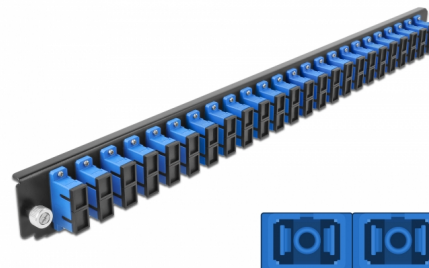

Delock 19" Splice Box Front Panel 24 port SC Duplex blue

Description

This front panel by Delock can be mounted in a 19" splice box by Delock.

Item no. 43363

EAN: 4043619433636

Country of origin: China

Package: White Box

Technical details

- Connectors:
 - 24 x SC Duplex female >
 - 24 x SC Duplex female
- Colour: blue
- For 48 OS2 Single-mode fibers
- Zirconia ceramic ferrule with protection cap
- For mounting in 19" splice box, 1U
- Housing colour: black
- Dimensions (LxWxH): ca. 482.6 x 44.0 x 44.0 mm

System requirements

- Delock 19" Fiber Optic Splice Box 43348

Package content

- 19" splice box front panel

Images

General

Mounting type:	19 in
----------------	-------

Physical characteristics

Housing colour:	black
Depth:	44 mm
Width:	482.6 mm
Height:	44 mm