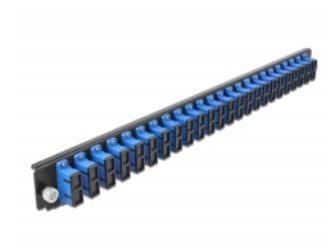

Delock 19" Splice Box Front Panel 24 port SC Duplex blue

Description

This front panel by Delock can be mounted in a 19" splice box by Delock.

Item no. 43363

EAN: 4043619433636

Country of origin: China

Package: White Box

Technical details

- Connectors:
 - 24 x SC Duplex female >
 - 24 x SC Duplex female
- Colour: blue
- For 48 OS2 Single-mode fibers
- Zirconia ceramic ferrule with protection cap
- For mounting in 19" splice box, 1U
- Housing colour: black
- Dimensions (LxWxH): ca. 482.6 x 44.0 x 44.0 mm

System requirements

- Delock 19" Fiber Optic Splice Box 43348

Package content

- 19" splice box front panel

Images

General

Mounting type:	19 in
----------------	-------

Physical characteristics

Housing colour:	black
Depth:	44 mm
Width:	482.6 mm
Height:	44 mm