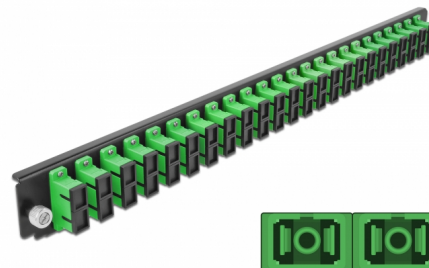

# Delock 19" Splice Box Front Panel 24 port SC Duplex green

## Description

This front panel by Delock can be mounted in a 19" splice box by Delock.

**Item no. 43364**

EAN: 4043619433643

Country of origin: China

Package: White Box

## Technical details

- Connectors:  
24 x SC Duplex female >  
24 x SC Duplex female
- Colour: green
- For 48 OS2 Single-mode fibers
- Zirconia ceramic ferrule with protection cap
- For mounting in 19" splice box, 1U
- Housing colour: black
- Dimensions (LxWxH): ca. 482.6 x 44.0 x 44.0 mm

## Package content

- 19" splice box front panel

---