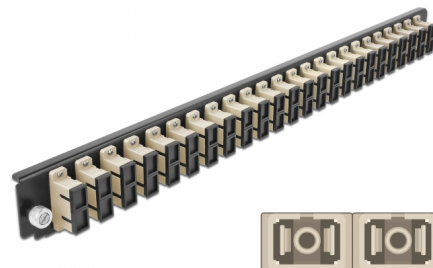

# Delock 19" Splice Box Front Panel 24 port SC Duplex beige

## Description

This front panel by Delock can be mounted in a 19" splice box by Delock.

**Item no. 43365**

EAN: 4043619433650

Country of origin: China

Package: White Box

## Technical details

- Connectors:
  - 24 x SC Duplex female >
  - 24 x SC Duplex female
- Colour: beige
- For 48 OM2 Multi-mode fibers
- Zirconia ceramic ferrule with protection cap
- For mounting in 19" splice box, 1U
- Housing colour: black
- Dimensions (LxWxH): ca. 482.6 x 44.0 x 44.0 mm

## Package content

- 19" splice box front panel

---