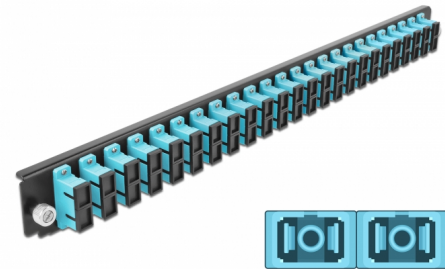

Delock 19" Splice Box Front Panel 24 port SC Duplex aqua

Description

This front panel by Delock can be mounted in a 19" splice box by Delock.

Item no. 43366

EAN: 4043619433667

Country of origin: China

Package: White Box

Technical details

- Connectors:
24 x SC Duplex female >
24 x SC Duplex female
- Colour: aqua
- For 48 OM3 Multi-mode fibers
- Zirconia ceramic ferrule with protection cap
- For mounting in 19" splice box, 1U
- Housing colour: black
- Dimensions (LxWxH): ca. 482.6 x 44.0 x 44.0 mm

System requirements

- Delock 19" Fiber Optic Splice Box 43348

Package content

- 19" splice box front panel

Images

General

Mounting type:	19 in
----------------	-------

Physical characteristics

Housing colour:	black
Depth:	44 mm
Width:	482.6 mm
Height:	44 mm