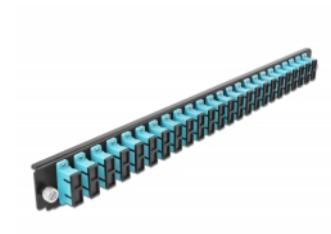

Delock 19" Splice Box Front Panel 24 port SC Duplex aqua

Description

This front panel by Delock can be mounted in a 19" splice box by Delock.

Item no. 43366

EAN: 4043619433667

Country of origin: China

Package: White Box

Technical details

- Connectors:
24 x SC Duplex female >
24 x SC Duplex female
- Colour: aqua
- For 48 OM3 Multi-mode fibers
- Zirconia ceramic ferrule with protection cap
- For mounting in 19" splice box, 1U
- Housing colour: black
- Dimensions (LxWxH): ca. 482.6 x 44.0 x 44.0 mm

System requirements

- Delock 19" Fiber Optic Splice Box 43348

Package content

- 19" splice box front panel

Images

General

Mounting type:	19 in
----------------	-------

Physical characteristics

Housing colour:	black
Depth:	44 mm
Width:	482.6 mm
Height:	44 mm