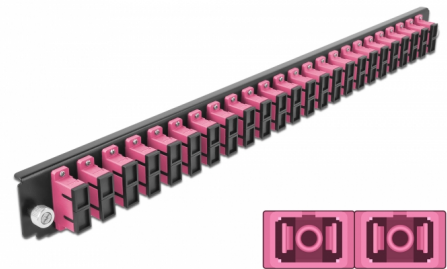

Delock 19" Splice Box Front Panel 24 port SC Duplex violet

Description

This front panel by Delock can be mounted in a 19" splice box by Delock.

Item no. 43367

EAN: 4043619433674

Country of origin: China

Package: White Box

Technical details

- Connectors:
24 x SC Duplex female >
24 x SC Duplex female
- Colour: violet
- For 48 OM4 Multi-mode fibers
- Zirconia ceramic ferrule with protection cap
- For mounting in 19" splice box, 1U
- Housing colour: black
- Dimensions (LxWxH): ca. 482.6 x 44.0 x 44.0 mm

System requirements

- Delock 19" Fiber Optic Splice Box 43348

Package content

- 19" splice box front panel

Images

General

Mounting type:	19 in
----------------	-------

Physical characteristics

Housing colour:	black
Depth:	44 mm
Width:	482.6 mm
Height:	44 mm