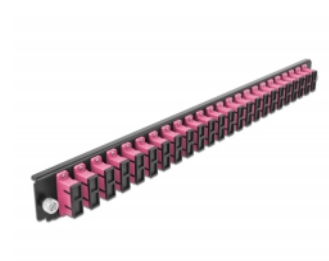

Delock 19" Splice Box Front Panel 24 port SC Duplex violet

Description

This front panel by Delock can be mounted in a 19" splice box by Delock.

Item no. 43367

EAN: 4043619433674

Country of origin: China

Package: White Box

Technical details

- Connectors:
24 x SC Duplex female >
24 x SC Duplex female
- Colour: violet
- For 48 OM4 Multi-mode fibers
- Zirconia ceramic ferrule with protection cap
- For mounting in 19" splice box, 1U
- Housing colour: black
- Dimensions (LxWxH): ca. 482.6 x 44.0 x 44.0 mm

System requirements

- Delock 19" Fiber Optic Splice Box 43348

Package content

- 19" splice box front panel

Images

General

Mounting type:	19 in
----------------	-------

Physical characteristics

Housing colour:	black
Depth:	44 mm
Width:	482.6 mm
Height:	44 mm