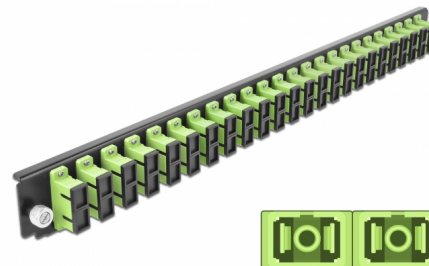

# Delock 19" Splice Box Front Panel 24 port SC Duplex limegreen

## Description

This front panel by Delock can be mounted in a 19" splice box by Delock.

**Item no. 43368**

EAN: 4043619433681

Country of origin: China

Package: White Box

## Technical details

- Connectors:
  - 24 x SC Duplex female >
  - 24 x SC Duplex female
- Colour: limegreen
- For 48 OM5 Multi-mode fibers
- Zirconia ceramic ferrule with protection cap
- For mounting in 19" splice box, 1U
- Housing colour: black
- Dimensions (LxWxH): ca. 482.6 x 44.0 x 44.0 mm

## Package content

- 19" splice box front panel

---