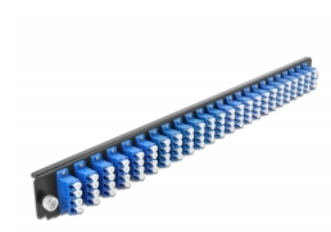

Delock 19" Splice Box Front Panel 24 port LC Quad blue

Description

This front panel by Delock can be mounted in a 19" splice box by Delock.

Item no. 43369

EAN: 4043619433698

Country of origin: China

Package: White Box

Technical details

- Connectors:
 - 24 x LC Quad female >
 - 24 x LC Quad female
- Colour: blue
- For 96 OS2 Single-mode fibers
- Zirconia ceramic ferrule with protection cap
- For mounting in 19" splice box, 1U
- Housing colour: black
- Dimensions (LxWxH): ca. 482.6 x 44.0 x 44.0 mm

System requirements

- Delock 19" Fiber Optic Splice Box 43350

Package content

- 19" splice box front panel

Images

General

Mounting type:	19 in
----------------	-------

Physical characteristics

Housing colour:	black
Depth:	44 mm
Width:	482.6 mm
Height:	44 mm