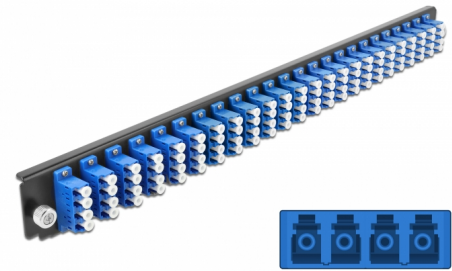

Delock 19" Splice Box Front Panel 24 port LC Quad blue

Description

This front panel by Delock can be mounted in a 19" splice box by Delock.

Item no. 43369

EAN: 4043619433698

Country of origin: China

Package: White Box

Technical details

- Connectors:
 - 24 x LC Quad female >
 - 24 x LC Quad female
- Colour: blue
- For 96 OS2 Single-mode fibers
- Zirconia ceramic ferrule with protection cap
- For mounting in 19" splice box, 1U
- Housing colour: black
- Dimensions (LxWxH): ca. 482.6 x 44.0 x 44.0 mm

System requirements

- Delock 19" Fiber Optic Splice Box 43350

Package content

- 19" splice box front panel

Images

General

Mounting type:	19 in
----------------	-------

Physical characteristics

Housing colour:	black
Depth:	44 mm
Width:	482.6 mm
Height:	44 mm