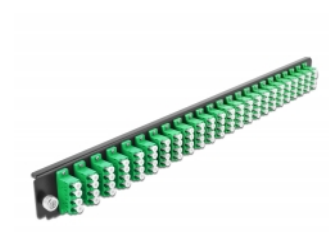

Delock 19" Splice Box Front Panel 24 port LC Quad green

Description

This front panel by Delock can be mounted in a 19" splice box by Delock.

Item no. 43370

EAN: 4043619433704

Country of origin: China

Package: White Box

Technical details

- Connectors:
 - 24 x LC Quad female >
 - 24 x LC Quad female
- Colour: green
- For 96 OS2 Single-mode fibers
- Zirconia ceramic ferrule with protection cap
- For mounting in 19" splice box, 1U
- Housing colour: black
- Dimensions (LxWxH): ca. 482.6 x 44.0 x 44.0 mm

System requirements

- Delock 19" Fiber Optic Splice Box 43350

Package content

- 19" splice box front panel

Images

General

| | |
|----------------|-------|
| Mounting type: | 19 in |
|----------------|-------|