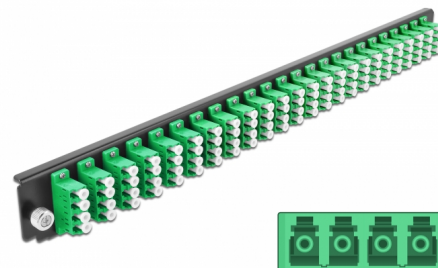

Delock 19" Splice Box Front Panel 24 port LC Quad green

Description

This front panel by Delock can be mounted in a 19" splice box by Delock.

Item no. 43370

EAN: 4043619433704

Country of origin: China

Package: White Box

Technical details

- Connectors:
 - 24 x LC Quad female >
 - 24 x LC Quad female
- Colour: green
- For 96 OS2 Single-mode fibers
- Zirconia ceramic ferrule with protection cap
- For mounting in 19" splice box, 1U
- Housing colour: black
- Dimensions (LxWxH): ca. 482.6 x 44.0 x 44.0 mm

System requirements

- Delock 19" Fiber Optic Splice Box 43350

Package content

- 19" splice box front panel

Images

General

| | |
|----------------|-------|
| Mounting type: | 19 in |
|----------------|-------|

Physical characteristics

| | |
|-----------------|----------|
| Housing colour: | black |
| Depth: | 44 mm |
| Width: | 482.6 mm |
| Height: | 44 mm |