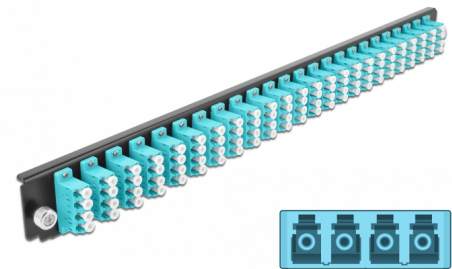

# Delock 19" Splice Box Front Panel 24 port LC Quad aqua

## Description

This front panel by Delock can be mounted in a 19" splice box by Delock.

**Item no. 43372**

EAN: 4043619433728

Country of origin: China

Package: White Box

## Technical details

- Connectors:
  - 24 x LC Quad female >
  - 24 x LC Quad female
- Colour: aqua
- For 96 OM3 Multi-mode fibers
- Zirconia ceramic ferrule with protection cap
- For mounting in 19" splice box, 1U
- Housing colour: black
- Dimensions (LxWxH): ca. 482.6 x 44.0 x 44.0 mm

## Package content

- 19" splice box front panel

---