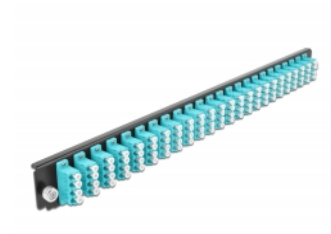

- 19" splice box front panel

Images