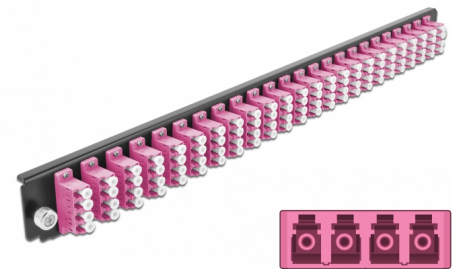

Delock 19" Splice Box Front Panel 24 port LC Quad violet

Description

This front panel by Delock can be mounted in a 19" splice box by Delock.

Item no. 43373

EAN: 4043619433735

Country of origin: China

Package: White Box

Technical details

- Connectors:
 - 24 x LC Quad female >
 - 24 x LC Quad female
- Colour: violet
- For 96 OM4 Multi-mode fibers
- Zirconia ceramic ferrule with protection cap
- For mounting in 19" splice box, 1U
- Housing colour: black
- Dimensions (LxWxH): ca. 482.6 x 44.0 x 44.0 mm

System requirements

- Delock 19" Fiber Optic Splice Box 43350

Package content

- 19" splice box front panel

Images

General

Mounting type:	19 in
----------------	-------

Physical characteristics

Housing colour:	black
Depth:	44 mm
Width:	482.6 mm
Height:	44 mm