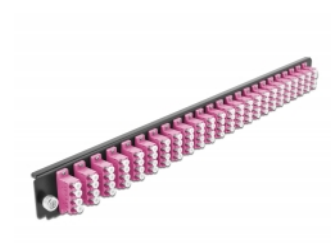

Delock 19" Splice Box Front Panel 24 port LC Quad violet

Description

This front panel by Delock can be mounted in a 19" splice box by Delock.

Item no. 43373

EAN: 4043619433735

Country of origin: China

Package: White Box

Technical details

- Connectors:
 - 24 x LC Quad female >
 - 24 x LC Quad female
- Colour: violet
- For 96 OM4 Multi-mode fibers
- Zirconia ceramic ferrule with protection cap
- For mounting in 19" splice box, 1U
- Housing colour: black
- Dimensions (LxWxH): ca. 482.6 x 44.0 x 44.0 mm

System requirements

- Delock 19" Fiber Optic Splice Box 43350

Package content

- 19" splice box front panel

Images

General

Mounting type:	19 in
----------------	-------

Physical characteristics

Housing colour:	black
Depth:	44 mm
Width:	482.6 mm
Height:	44 mm