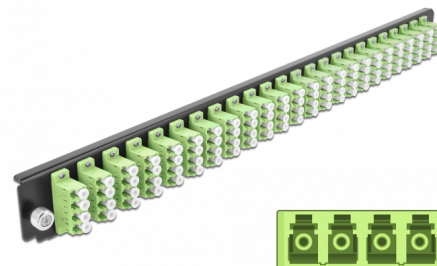

# Delock 19" Splice Box Front Panel 24 port LC Quad limegreen

## Description

This front panel by Delock can be mounted in a 19" splice box by Delock.

**Item no. 43374**

EAN: 4043619433742

Country of origin: China

Package: White Box

## Technical details

- Connectors:
  - 24 x LC Quad female >
  - 24 x LC Quad female
- Colour: limegreen
- For 96 OM5 Multi-mode fibers
- Zirconia ceramic ferrule with protection cap
- For mounting in 19" splice box, 1U
- Housing colour: black
- Dimensions (LxWxH): ca. 482.6 x 44.0 x 44.0 mm

## Package content

- 19" splice box front panel

---