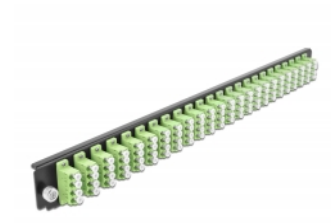

- 19" splice box front panel

Images