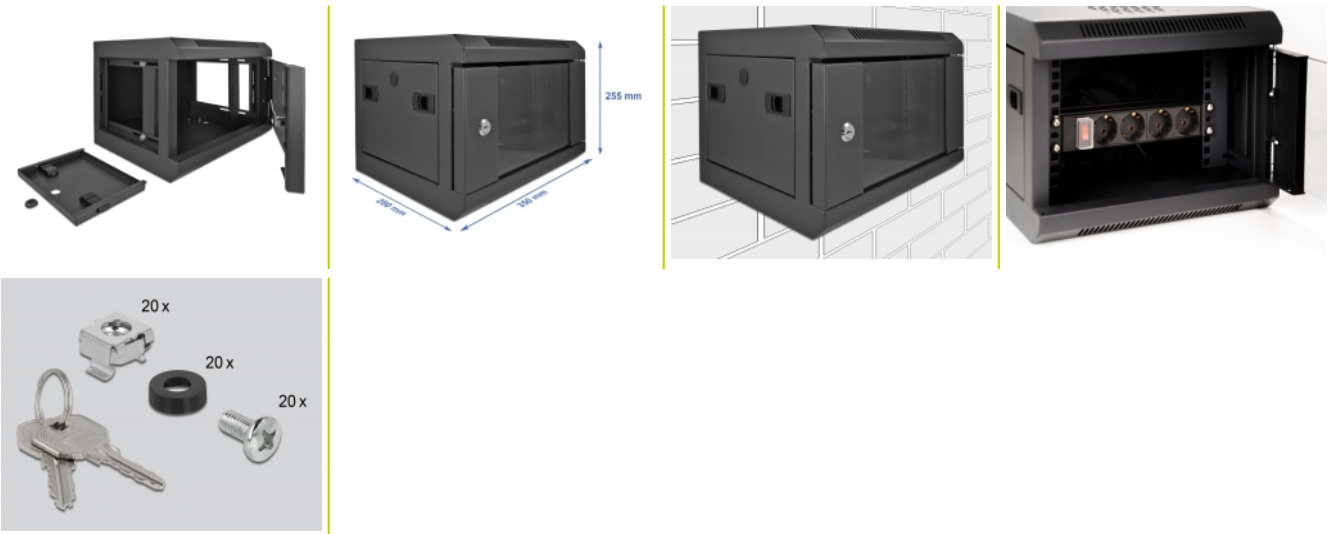

Delock 10" Network Cabinet with glass door 4U black

Description

This network cabinet by Delock can be used for stand or wall mounting and is ideal for the installation of 10" devices e.g. patch panels.

Easy access to the devices

The removable side panels allow an easy and quick access to the installed devices in the rear part of the network cabinet.

Front door lockable with viewing window

The network cabinet can be locked to ensure greater security. The viewing window allows a view of the inside of the network cabinet at all times.

Technical details

- 10" network cabinet for stand or wall mounting, 4U
- 2 profile rails on the front
- Door hinge can be selected variably (left or right)
- Cable bushing possible in floor and at the top, including cover caps
- Front door with safety glass, lockable
- Removable side panels
- Ventilation slots for ventilation
- Mounting depth: max. 240 mm
- Load capacity: max. 40 kg
- Weight: ca. 6 kg
- Colour: black
- Material: metal
- Dimensions (LxWxH): ca. 350 x 280 x 255 mm

Package content

- Network cabinet
- 2 x keys
- 20 x screw M6
- 20 x washer
- 20 x caged nut

Images

General

Mounting type:	10 in Wall mounting
----------------	------------------------

Physical characteristics