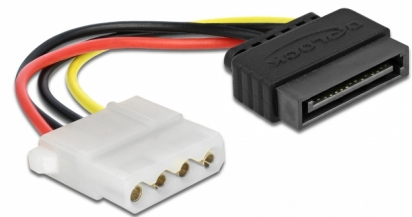

Delock Power Cable SATA 15 pin plug > 4 pin female 12 cm

Description

This power cable enables you to connect a device with 4 pin power connector to a PC power supply with SATA 15 pin interface.

12 cm

Item no. 60115

EAN: 4043619601158

Country of origin: China

Package: Zip poly bag

Technical details

- Connector: 15 pin SATA plug > 4 pin female
- Power connector for 4 pin
- Cable gauge: 18 AWG
- Cable length: ca. 12 cm

Package content

- SATA power cable