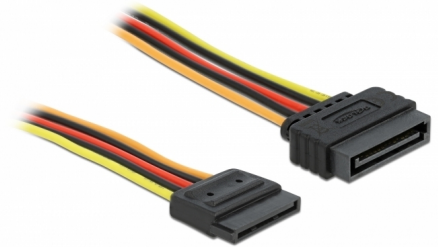

Delock Extension Cable Power SATA 15 Pin male > SATA 15 Pin female 50 cm

Description

This cable can be used for the extension of the SATA power interface.

50 cm

Item no. 60132

EAN: 4043619601325

Country of origin: China

Package: Zip poly bag

Technical details

- Connector: SATA 15 pin male > SATA 15 pin female
- Cable gauge: 18 AWG
- Cable length incl. connector: ca. 50 cm

System requirements

- One free SATA port

Package content