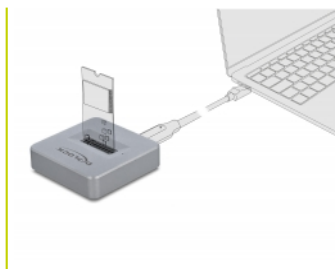

- Linux Kernel 4.3 or above
- Mac OS 10.15.2 or above
- Windows 8.1/8.1-64/10/10-64/11
- PC or laptop with a free USB Type-C™ port or
- PC or laptop with a free USB Type-A port

Package content

- M.2 docking station
- Cable USB-C™ male to USB-C™ male, length ca. 30 cm
- Cable USB-C™ male to USB Type-A male, length ca. 30 cm
- User manual

Images