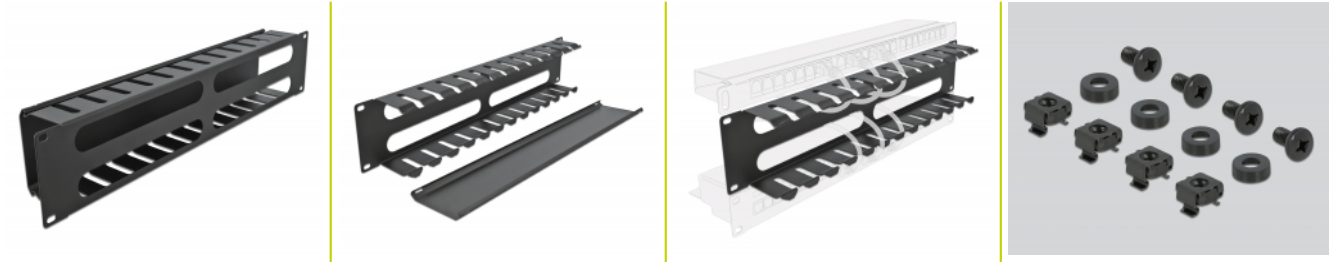

Delock 19" Cable Management Routing Panel with 4 openings 2U black

Description

This routing panel by Delock is suitable for installation in a 19" network cabinet.

Proper laying of cables

The network cables are simply routed from the front to the rear, so the view of the cables inside the network cabinet is blocked and the network cabinet leaves a tidy overall impression.

Removable cover for optimal cable management

The removable front panel hides open cables and protects them from damage.

Horizontal openings

On the rear side, the panel is equipped with four openings to allow easy cable access.

Item no. 66553

EAN: 4043619665532

Country of origin: China

Package: Box

Technical details

- For mounting in 19" network cabinet, 2U
- Removable cover
- Front with four openings (180 x 24 mm)
- Colour: black
- Material: metal
- Dimensions (LxWxH): ca. 482.6 x 88.9 x 70.0 mm

Package content

- 19" routing panel
- 4 x screws
- 4 x caged nut
- 4 x washer

Images

General

Mounting type:	19 in
----------------	-------

Physical characteristics

Material:	metal
Length:	482.6 mm
Width:	88.9 mm
Height:	70.0 mm
Colour:	black