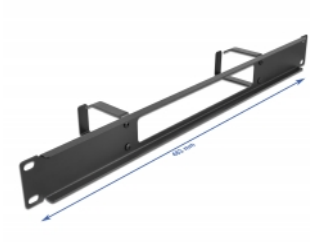

Delock 19" Cable Management Routing Panel with opening and 2 hooks 1U black

Description

This routing panel by Delock is suitable for installation in a 19" network cabinet.

Proper laying of cables

The network cables are simply routed from the front to the rear and the network cabinet leaves a tidy overall impression.

Cable routing hook for optimal cable management

With the solid hooks the patch cords can be neatly routed horizontally.

Front with opening

The panel is equipped with an opening to allow easy cable access.

Item no. 66655

EAN: 4043619666553

Country of origin: China

Package: Box

Technical details

- For mounting in 19" network cabinet, 1U
- Panel with 2 hooks
- Front with opening
- Colour: black
- Material: metal
- Dimensions (LxWxH): ca. 483.0 x 77.5 x 44.0 mm

Package content

- 19" routing panel
- 4 x screws
- 4 x caged nut
- 4 x washers

Images

General

Mounting type:	19 in
----------------	-------

Physical characteristics

Material:	metal
Length:	483.0 mm
Width:	77.5 mm
Height:	44.0 mm
Colour:	black