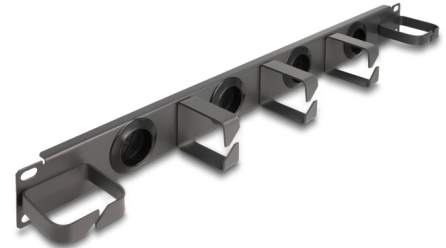

Delock 19" Cable Management Routing Panel with 4 rubber cable entries and 5 metal hooks 1U dark grey

Description

This routing panel by Delock is suitable for installation in a 19" network cabinet.

Front with cable entries

The routing panel is equipped with 4 round entries to feed cables through. The integrated seals prevent the ingress of dust and dirt and ensure safe cable entry.

Cable routing metal hook for optimal cable management

With the solid metal D-ring hooks the patch cords can be neatly routed horizontally.

Item no. 66751

EAN: 4043619667512

Country of origin: China

Package: Box

Technical details

- For mounting in 19" network cabinet, 1U
- Panel with 5 metal hooks
- Front with 4 cable entries (diameter: ca. 31.7 mm)
- Colour: dark grey
- Material: metal
- Dimensions (LxWxH): ca. 483 x 62 x 44 mm

Package content

- 19" routing panel
- 4 x screw
- 4 x caged nut
- 4 x washer