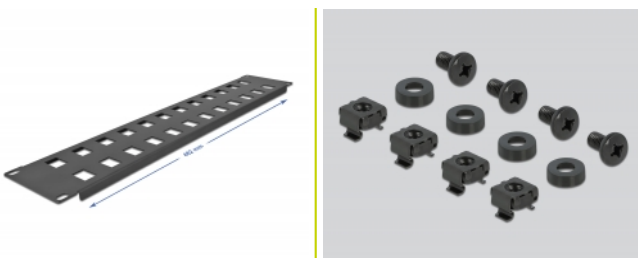

Delock 19" Keystone Patch Panel 24 port 2U black

Description

This patch panel by Delock can be mounted in a **19" cabinet**. With its standardized dimensions, it is suitable for easy **snap-in mounting** of **24 Keystone modules**.

Item no. 66837

EAN: 4043619668373

Country of origin: China

Package: Box

Technical details

- For mounting in 19" network cabinet, 2U
- 24 Keystone ports 19.6 x 14.6 mm
- Material: metal
- Colour: black
- Dimensions (LxWxH): ca. 482 x 88 x 10 mm

Package content

- 19" patch panel
- 4 x screws
- 4 x caged nut
- 4 x washers

Images