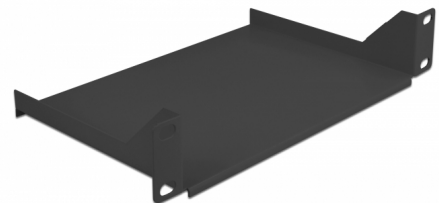

Delock 10" Shelf for network cabinet 1U black

Description

This 10" shelf by Delock is suitable for installation in a 10" network cabinet. The shelf provides the perfect storage surface for components that cannot be installed and leaves a neat and tidy impression in the network cabinet.

Item no. 66853

EAN: 4043619668533

Country of origin: China

Package: Box

Technical details

- For mounting in 10" network cabinet, 1U
- Shelf area: ca. 215 x 150 mm
- Load capacity up to 10 kg
- Colour: black
- Material: sheet steel

Package content

- 10" shelf
- 4 x screws
- 4 x caged nut
- 4 x washers

Images

General

Mounting type:	10 in
----------------	-------

Physical characteristics

Material:	sheet steel
Length:	215 mm
Width:	150 mm
Colour:	black