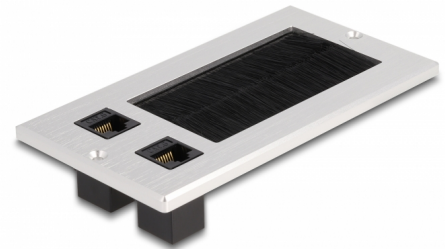

Delock Cable entry with brush and 2 x RJ45 Keystone module Cat.6 aluminium

Description

This cable entry by Delock with brush and hinged cover can be used ideal for table mount to pass cables through. The nylon brush prevents dust and dirt getting in and ensures a safe cable passage.

With RJ45 connection

Network cables can be connected via the two RJ45 modules to provide a network connection.

Item no. 66896

EAN: 4043619668960

Country of origin: China

Package: Box

Technical details

- Connectors:
 - 2 x RJ45 jack
 - 2 x RJ45 jack
- Cat.6 specification
- For mounting in table or worktop
- Brush seal
- Installation dimensions: 120 x 70 mm
- Passage opening: 80 x 42 mm
- Material: aluminium
- Dimensions (LxWxH): ca. 130 x 70 x 5 mm

Package content

- Cable grommet
- Mounting material

Images

General

Specification:	Cat. 6
----------------	--------

Interface

Connector 1:	2 x RJ45 jack
Connector 2:	2 x RJ45 jack

Physical characteristics

Material:	Aluminium
Length:	130 mm
Width:	70 mm
Height:	5 mm