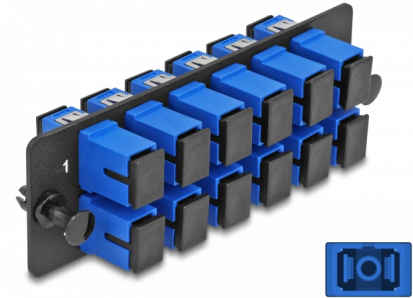

# Delock Fiber Optic Adapter Panel SC Simplex UPC 12 Port blue

## Description

This panel by Delock is equipped with twelve SC Simplex couplers and is suitable for installation in 19" fiber optic HD (High Density) patch panel by Delock (66924). With the SC Simplex couplers, fiber optic male connectors can be easily connected to each other.

## Technical details

- Connectors:
  - 12 x SC Simplex female >
  - 12 x SC Simplex female
- For 12 OS2 Single-mode fibers
- Zirconia ceramic ferrule with protection cap
- For mounting in 19" fiber optic HD (High Density) patch panel, 1U
- 12 ports with SC Simplex couplers
- Material: metal / plastic
- Colour: blue / black
- Dimensions (LxWxH): ca. 109 x 35 x 20 mm

## Physical characteristics

Material:	metal / plastic
Length:	109 mm
Width:	35 mm
Height:	20 mm
Colour:	blue / black