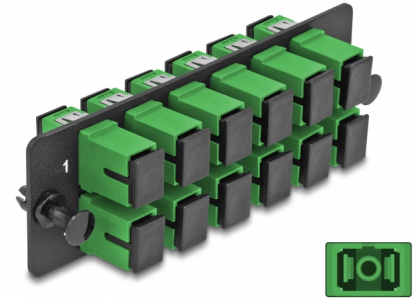

Delock Fiber Optic Adapter Panel SC Simplex APC 12 Port green

Description

This panel by Delock is equipped with twelve SC Simplex couplers and is suitable for installation in 19" fiber optic HD (High Density) patch panel by Delock (66924). With the SC Simplex couplers, fiber optic male connectors can be easily connected to each other.

Item no. 66926

EAN: 4043619669264

Country of origin: China

Package: Zip poly bag

Technical details

- Connectors:
 - 12 x SC Simplex female >
 - 12 x SC Simplex female
- For 12 OS2 Single-mode fibers
- Zirconia ceramic ferrule with protection cap
- For mounting in 19" fiber optic HD (High Density) patch panel, 1U
- 12 ports with SC Simplex couplers
- Material: metal / plastic
- Colour: green / black
- Dimensions (LxWxH): ca. 109 x 35 x 20 mm

System requirements

- 19" fiber optic HD (High Density) patch panel

Package content

- Fiber optic adapter panel

Images

Interface

Connector 1:	12 x SC Simplex female
Connector 2:	12 x SC Simplex female

Physical characteristics

Material:	metal / plastic
Length:	109 mm
Width:	35 mm
Height:	20 mm
Colour:	green / black