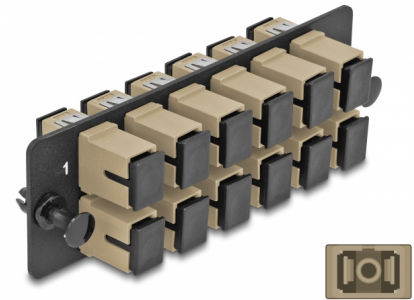

# Delock Fiber Optic Adapter Panel SC Simplex OM1 / OM2 12 Port beige

## Description

This panel by Delock is equipped with twelve SC Simplex couplers and is suitable for installation in 19" fiber optic HD (High Density) patch panel by Delock (66924). With the SC Simplex couplers, fiber optic male connectors can be easily connected to each other.

## Technical details

- Connectors:
  - 12 x SC Simplex female >
  - 12 x SC Simplex female
- For 12 multi-mode fiber OM1 / OM2
- Zirconia ceramic ferrule with protection cap
- For mounting in 19" fiber optic HD (High Density) patch panel, 1U
- 12 ports with SC Simplex couplers
- Material: metal / plastic
- Colour: beige / black
- Dimensions (LxWxH): ca. 109 x 35 x 20 mm

## Physical characteristics

Material:	metal / plastic
Length:	109 mm
Width:	35 mm
Height:	20 mm
Colour:	beige / black