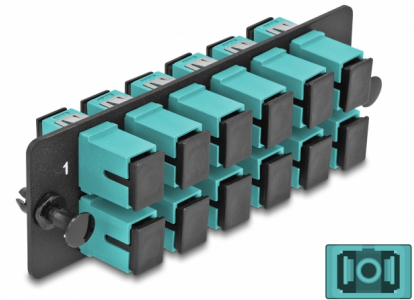

# Delock Fiber Optic Adapter Panel SC Simplex OM4 12 Port aqua

## Description

This panel by Delock is equipped with twelve SC Simplex couplers and is suitable for installation in 19" fiber optic HD (High Density) patch panel by Delock (66924). With the SC Simplex couplers, fiber optic male connectors can be easily connected to each other.

## Technical details

- Connectors:
  - 12 x SC Simplex female >
  - 12 x SC Simplex female
- For 12 multi-mode fiber OM4
- Zirconia ceramic ferrule with protection cap
- For mounting in 19" fiber optic HD (High Density) patch panel, 1U
- 12 ports with SC Simplex couplers
- Material: metal / plastic
- Colour: aqua / black
- Dimensions (LxWxH): ca. 109 x 35 x 20 mm

## Physical characteristics

Material:	metal / plastic
Length:	109 mm
Width:	35 mm
Height:	20 mm
Colour:	aqua / black