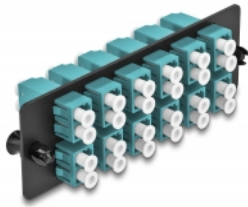

Delock Fiber Optic Adapter Panel LC Duplex OM4 12 Port aqua

Description

This panel by Delock is equipped with twelve LC Duplex couplers and is suitable for installation in 19" fiber optic HD (High Density) patch panel by Delock (66924). With the LC Duplex couplers, fiber optic male connectors can be easily connected to each other.

Item no. 66933

EAN: 4043619669332

Country of origin: China

Package: Zip poly bag

Technical details

- Connectors:
 - 12 x LC Duplex female >
 - 12 x LC Duplex female
- For 24 OM4 Multi-mode fibers
- Zirconia ceramic ferrule with protection cap
- For mounting in 19" fiber optic HD (High Density) patch panel, 1U
- 12 ports with LC Duplex couplers
- Material: metal / plastic
- Colour: aqua / black
- Dimensions (LxWxH): ca. 109 x 35 x 20 mm

System requirements

- 19" fiber optic HD (High Density) patch panel

Package content

- Fiber optic adapter panel

Images

Interface

Connector 1:	12 x LC Duplex female
Connector 2:	12 x LC Duplex female

Physical characteristics

Material:	metal / plastic
Length:	109 mm
Width:	35 mm
Height:	20 mm
Colour:	aqua / black