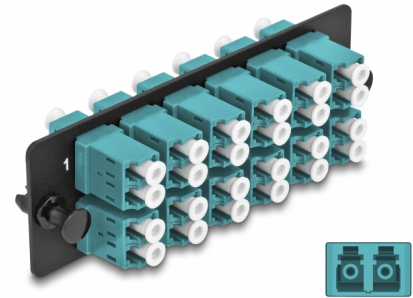

Delock Fiber Optic Adapter Panel LC Duplex OM4 12 Port aqua

Description

This panel by Delock is equipped with twelve LC Duplex couplers and is suitable for installation in 19" fiber optic HD (High Density) patch panel by Delock (66924). With the LC Duplex couplers, fiber optic male connectors can be easily connected to each other.

Item no. 66933

EAN: 4043619669332

Country of origin: China

Package: Zip poly bag

Technical details

- Connectors:
 - 12 x LC Duplex female >
 - 12 x LC Duplex female
- For 24 OM4 Multi-mode fibers
- Zirconia ceramic ferrule with protection cap
- For mounting in 19" fiber optic HD (High Density) patch panel, 1U
- 12 ports with LC Duplex couplers
- Material: metal / plastic
- Colour: aqua / black
- Dimensions (LxWxH): ca. 109 x 35 x 20 mm

System requirements

- 19" fiber optic HD (High Density) patch panel

Package content

- Fiber optic adapter panel

Images

Interface

Connector 1:	12 x LC Duplex female
Connector 2:	12 x LC Duplex female

Physical characteristics

Material:	metal / plastic
Length:	109 mm
Width:	35 mm
Height:	20 mm
Colour:	aqua / black