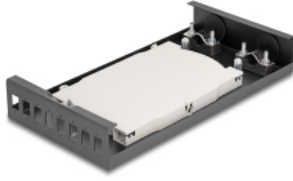

Delock Optical Fiber Desktop Terminal Box 8 Port for 8 x SC Simplex

Description

The optical fiber box by Delock can accommodate 8 SC Simplex couplers and can be used for wall mounting. On the rear side there are 2 cable entries for the feed-through of the optical fibers.

With splice cassette

The integrated splice cassette allows for the clean routing of individual fibers, ensuring optimal transmission of optical signals. In addition, the cassette is perfect for mechanical splicing and fusion splicing.

Item no. 67032

EAN: 4043619670321

Country of origin: China

Package: Box

Technical details

- Optical fiber box for wall mounting
- 8 slots for SC Simplex couplings
- Cable feed on rear side
- With splice cassette
- Colour: black
- Housing material: metal
- Dimensions (LxWxH): ca. 249.0 x 131.5 x 38.7 mm

Package content

- Optical fiber connection box
- 12 x heat shrink tube
- 16 x screw 65.9 x 2.2 mm
- 2 x screw 24.2 x 4.0 mm
- 2 x dowel

Images

General

| | |
|----------------|---------------|
| Mounting type: | Wall mounting |
|----------------|---------------|