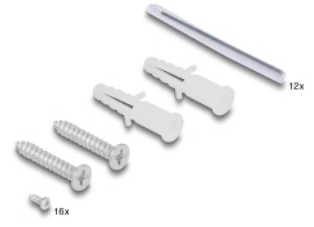

Delock Optical Fiber Desktop Terminal Box 8 Port for 8 x SC Simplex

Description

The optical fiber box by Delock can accommodate 8 SC Simplex couplers and can be used for wall mounting. On the rear side there are 2 cable entries for the feed-through of the optical fibers.

With splice cassette

The integrated splice cassette allows for the clean routing of individual fibers, ensuring optimal transmission of optical signals. In addition, the cassette is perfect for mechanical splicing and fusion splicing.

Item no. 67032

EAN: 4043619670321

Country of origin: China

Package: Box

Technical details

- Optical fiber box for wall mounting
- 8 slots for SC Simplex couplings
- Cable feed on rear side
- With splice cassette
- Colour: black
- Housing material: metal
- Dimensions (LxWxH): ca. 249.0 x 131.5 x 38.7 mm

Package content

- Optical fiber connection box
- 12 x heat shrink tube
- 16 x screw 65.9 x 2.2 mm
- 2 x screw 24.2 x 4.0 mm
- 2 x dowel

Images

General

| | |
|----------------|---------------|
| Mounting type: | Wall mounting |
|----------------|---------------|