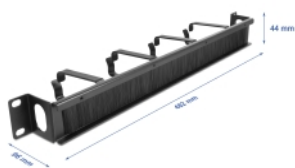

## Technical details

- For mounting in 19" network cabinet, 1U
- Panel with 4 hooks
- With side cable entry (LxD): ca. 30 x 20 mm
- Nylon brushes
- Colour: black
- Material: metal
- Dimensions (LxWxH): ca. 482.6 x 96.2 x 44.0 mm

### Physical characteristics

Material:	metal
Length:	482.6 mm
Width:	96.2 mm
Height:	44.0 mm
Colour:	black