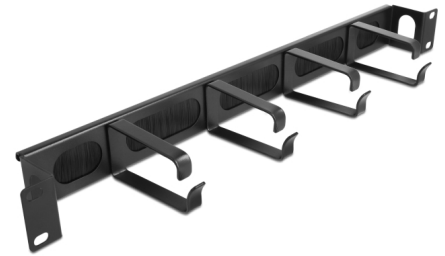

Delock 19" Cable Management Brush Strip with 4 hooks and side cable entry 1U black

Description

This brush strip by Delock is suitable for installation in a 19" network cabinet.

Proper laying of cables

The network cables are simply routed from the front to the rear, so the view of the cables inside the network cabinet is blocked and the network cabinet leaves a tidy overall impression.

With side cable entry

On the side, the panel is equipped with an opening to allow easy cable access.

Cable routing hook for optimal cable management

With the solid hooks the patch cords can be neatly routed horizontally.

Protection against foreign particles

The included nylon brushes prevent ingress of dust and dirt.

Item no. 67033

EAN: 4043619670338

Country of origin: China

Package: Box

Technical details

- For mounting in 19" network cabinet, 1U
- Panel with 4 hooks
- With side cable entry (LxD): ca. 30 x 20 mm
- Nylon brushes
- Colour: black
- Material: metal
- Dimensions (LxWxH): ca. 482.6 x 96.2 x 44.0 mm

Package content

- 19" brush strip