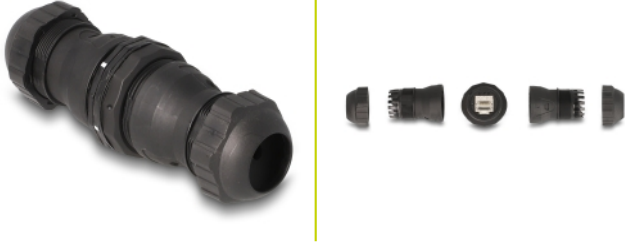

Delock Cable Connector RJ45 jack to RJ45 jack Cat.6A IP68 dust and waterproof

Description

This cable connector by Delock connect RJ45 network cables and is ideal for outdoor use e.g. in the garden.

IP68 dust and waterproof

The coupler offers increased protection against dirt and moisture for the connection of the network cables.

Item no. 67044

EAN: 4043619670444

Country of origin: China

Package: Poly bag

Technical details

- Connectors:
 - 1 x RJ45 jack
 - 1 x RJ45 jack
- 1:1 connected
- Cat.6A specification
- Built-in hole Ø: 30.4 mm
- Shielded (STP)
- Protection class: IP68
- For cable diameter from 4 - 6 mm
- Operating temperature: -10 °C ~ 60 °C
- Material: plastic
- Colour: black
- Dimensions (LxWxH): ca. 112 x 36 x 36 mm

Package content

- Cable connector

Images

General

Specification:	Cat. 6A
Protection category:	IP68

Interface

Connector 1:	1 x RJ45 jack
Connector 2:	1 x RJ45 jack

Technical characteristics

Operating temperature:	-10 °C ~ 60 °C
------------------------	----------------

Physical characteristics

Material:	Plastic
Shielding:	STP
Length:	112 mm
Width:	36 mm
Height:	36 mm
Colour:	black
Cable diameter:	4 - 6 mm