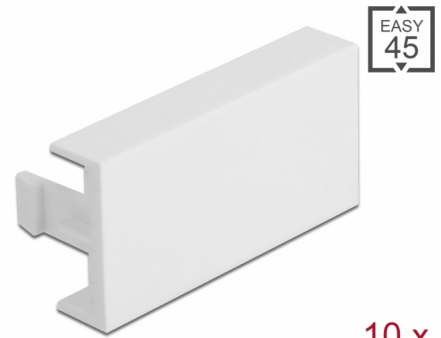

Delock Easy 45 Module Cover Plate 45 x 22.5 mm 10 pieces white

Description

This cover plate by Delock can be used to cover a free module port in a 45 mm module holder. The simple snap-in mechanism ensures that the cover is firmly in place and can be easily changed if necessary.

Easy 45 connects

Easy 45 is a variable, modular system that allows components such as sockets, HDMI or USB connections to be added according to your needs. The Easy 45 modules are standardised and can be mounted in various module holder or cable ducts. Easy 45 builds the interface between electrical, network and system installation and many peripheral devices such as TV, monitors, printers, laptops and much more.

10 x

Item no. 81301

EAN: 4043619813018

Country of origin: Taiwan, Republic of China

Package: Zip poly bag

Technical details

- Material: PC plastic
- Suitable for module holder Delock Easy 45
- Suitable for 45 mm cable duct with minimum depth 45 mm
- Module size: 22.5 x 45 mm
- Dimensions (LxWxH): ca. 45.0 x 22.5 x 22.0 mm
- Colour: white

Housing material:	Plastic
Length:	22.0 mm
Width:	22.5 mm
Height:	45 mm
Colour:	RAL 9003 Weiß