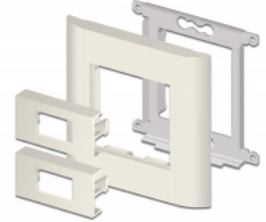

- 10 x module plate

Images