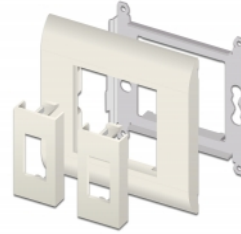

- 10 x module plate

Images