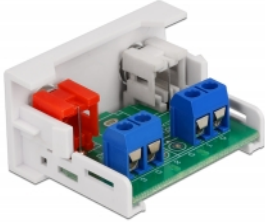

- Easy 45 module

Images