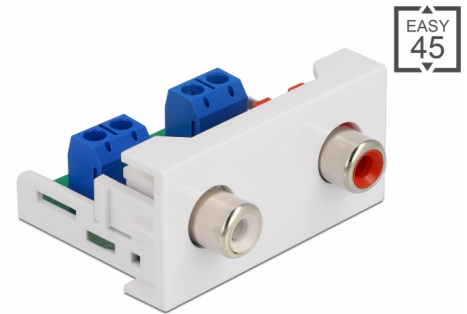

Delock Easy 45 Module 2 x RCA female port 22.5 x 45 mm

Description

This Easy 45 module by Delock is designed to provide two RCA female ports. The simple snap-in mechanism ensures that the module is firmly in place and can be easily removed if necessary.

Easy 45 connects

Easy 45 is a variable, modular system that allows components such as sockets, HDMI or USB connections to be added according to your needs. The Easy 45 modules are standardised and can be mounted in various module holder or cable ducts. Easy 45 builds the interface between electrical, network and system installation and many peripheral devices such as TV, monitors, printers, laptops and much more.

Item no. 81338

EAN: 4043619813384

Country of origin: China

Package: White Box

Technical details

- Connectors:
 - external: 2 x RCA female
 - internal: 1 x 4 pin terminal block screw terminal
- Material: ABS plastic
- Suitable for module holder Delock Easy 45
- Suitable for 45 mm cable duct with minimum depth 45 mm
- Module size: 22.5 x 45 mm
- Dimensions (LxWxH): ca. 22.5 x 45.0 x 39.0 mm
- Colour: white

Connector 1:	1 x 4 Pin Terminalblock Schraubklemme
Connector 2:	2 x RCA female

Physical characteristics

Length:	45 mm
Width:	22.5 mm
Height:	39 mm
Colour:	RAL 9003 Weiß