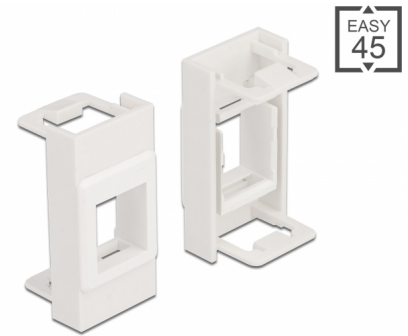

## Description

This Easy 45 module by Delock is designed to provide a Keystone holder. The standardized dimensions allow an easy snap-in mounting of one Keystone module. The simple snap-in mechanism ensures that the module is firmly in place and can be easily removed if necessary.

### Clear and structured

The Easy 45 Keystone holder is available in six different colors. This makes it possible to color code and distinguish different networks or applications.

### Easy 45 connects

Easy 45 is a variable, modular system that allows components such as sockets, HDMI or USB connections to be added according to your needs. The Easy 45 modules are standardised and can be mounted in various module holder or cable ducts. Easy 45 builds the interface between electrical, network and system installation and many peripheral devices such as TV, monitors, printers, laptops and much more.

## Technical details

- One Keystone port 19.2 x 14.9 mm
- Material: PC plastic
- Suitable for module holder Delock Easy 45
- Suitable for 45 mm cable duct with minimum depth 45 mm
- Module size: 22.5 x 45 mm
- Dimensions (LxWxH): ca. 22.5 x 45.0 x 22.0 mm
- Colour: white