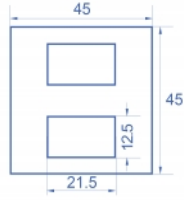

Delock Easy 45 Module Plate 2 x Rectangular cut-out 12.5 x 21.5 mm, 45 x 45 mm 5 pieces white

Description

This module plate by Delock is used to mount an optionally available HDMI or DisplayPort adapter. The simple snap-in mechanism ensures that the cover is firmly in place and can be easily and toolless changed if necessary.

5 x

Item no. 81389

EAN: 4043619813896

Country of origin: China

Package: Zip poly bag

Technical details

- Material: PC plastic
- Suitable for module holder Delock Easy 45
- Suitable for 45 mm cable duct with minimum depth 45 mm
- Module size: 45 x 45 mm
- 2 x Rectangular cut-out 12.5 x 21.5 mm
- Pitch of screw hole: ca. 28 mm
- Dimensions (LxWxH): ca. 45.0 x 45.0 x 22.0 mm
- Colour: white

System requirements

- A free module port Delock Easy 45 (45 x 45 mm)

Package content

- 5 x module plate

Images

General

Mounting type:	Easy 45
----------------	---------

Physical characteristics

Housing material:	Plastic
Length:	22.0 mm
Width:	45 mm
Height:	45 mm
Colour:	RAL 9003 Weiß