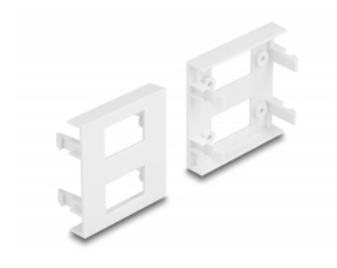

Delock Easy 45 Module Plate 2 x Rectangular cut-out 12.5 x 21.5 mm, 45 x 45 mm 5 pieces white

Description

This module plate by Delock is used to mount an optionally available HDMI or DisplayPort adapter. The simple snap-in mechanism ensures that the cover is firmly in place and can be easily and toolless changed if necessary.

Easy 45 connects

Easy 45 is a variable, modular system that allows components such as sockets, HDMI or USB connections to be added according to your needs. The Easy 45 modules are standardised and can be mounted in various module holder or cable ducts. Easy 45 builds the interface between electrical, network and system installation and many peripheral devices such as TV, monitors, printers, laptops and much more.

5 x

Item no. 81389

EAN: 4043619813896

Country of origin: China

Package: Zip poly bag

Technical details

- Material: PC plastic
- Suitable for module holder Delock Easy 45
- Suitable for 45 mm cable duct with minimum depth 45 mm
- Module size: 45 x 45 mm
- 2 x Rectangular cut-out 12.5 x 21.5 mm
- Pitch of screw hole: ca. 28 mm
- Dimensions (LxWxH): ca. 45.0 x 45.0 x 22.0 mm
- Colour: white

System requirements

- A free module port Delock Easy 45 (45 x 45 mm)

Package content

- 5 x module plate

Images

General

Mounting type:	Easy 45
----------------	---------

Physical characteristics