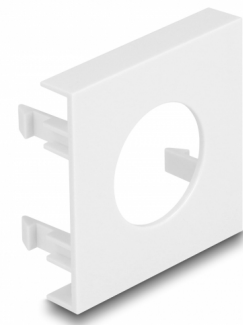

# Delock Easy 45 Module Plate Round cut-out Ø 24 mm, 45 x 45 mm 5 pieces white

## Description

This module plate by Delock provides a hole cut-out of 24 mm. The simple snap-in mechanism ensures that the cover is firmly in place and can be easily and toolless changed if necessary.

## Easy 45 connects

Easy 45 is a variable, modular system that allows components such as sockets, HDMI or USB connections to be added according to your needs. The Easy 45 modules are standardised and can be mounted in various module holder or cable ducts. Easy 45 builds the interface between electrical, network and system installation and many peripheral devices such as TV, monitors, printers, laptops and much more.

## Technical details

- Material: PC plastic
- Suitable for module holder Delock Easy 45
- Suitable for 45 mm cable duct with minimum depth 45 mm
- Cut-out: Ø 24 mm
- Module size: 45 x 45 mm
- Dimensions (LxWxH): ca. 45.0 x 45.0 x 22.0 mm
- Colour: white