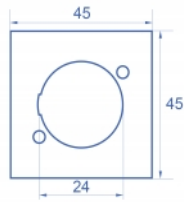

5 x

Item no. 81405

EAN: 4043619814053

Country of origin: China

Package: Zip poly bag

Technical details

- Material: PC plastic
- Suitable for module holder Delock Easy 45
- Suitable for 45 mm cable duct with minimum depth 45 mm
- Cut-out: D-Type
- Module size: 45 x 45 mm
- Dimensions (LxWxH): ca. 45.0 x 45.0 x 22.0 mm
- Colour: black

System requirements

- A free module port Delock Easy 45 (45 x 45 mm)

Package content

- 5 x module plate

Images

General

Mounting type:	Easy 45
----------------	---------

Physical characteristics

Housing material:	Plastic
Length:	22.0 mm
Width:	45 mm
Height:	45 mm
Colour:	black