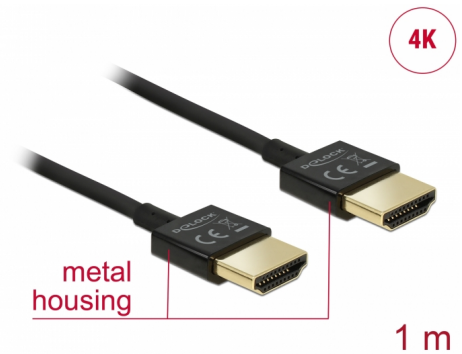

# Delock Cable High Speed HDMI with Ethernet - HDMI-A male > HDMI-A male 3D 4K 1 m Slim High Quality

## Description

This High Quality High Speed HDMI with Ethernet cable by Delock stands out due to its slim diameter and its short connectors. The triple shielded cable combines fast data transfer as well as audio- / video- and Ethernet connection. Due to the support of a maximum bandwidth of 18 Gb/s, 4K content (maximum frame rate 60 Hz), 3D content in 4K resolution (maximum frame rate 24 Hz) and content in 21:9 cinema aspect ratio can now be displayed. The cable allows the simultaneous transmission of two video channels to display video streams for two users on one screen, as well as the simultaneous transmission of up to four audio channels. The quality of audio transmissions is significantly improved by the sampling rate of up to 1536 kHz.

## Technical details

- Connector:
  - High Speed HDMI-A 19 pin male >
  - High Speed HDMI-A 19 pin male
- High Speed HDMI with Ethernet (HEC) specification
- Cable gauge: 36 AWG
- Cable diameter: ca. 3.2 mm
- Twisted-pair cabling
- Copper conductor
- Gold-plated connector
- Triple shielded cable
- Metal housing
- Transfer of audio and video signals